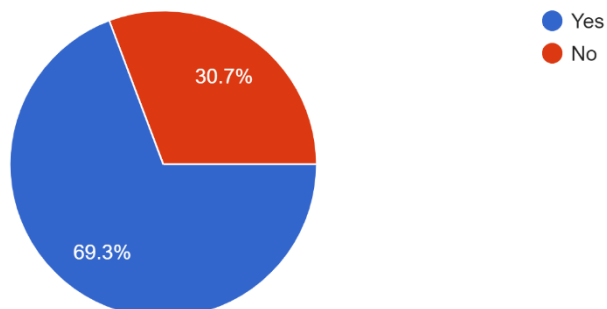

JLC Industry Task Force Re-Opening Horse Show Survey Results

When would you be willing to attend a horse show to watch?

3,892 responses

When would you be willing to attend a horse show to compete?

3,885 responses

Would you be willing to attend a show if all people on the showgrounds were required to wear protective masks, if required by ordinance or law?

3,899 responses

Would you be willing to attend a show if all people on the showgrounds were required to stay at least six feet away from each other (other than yo...mmediate family), if required by ordinance or law?