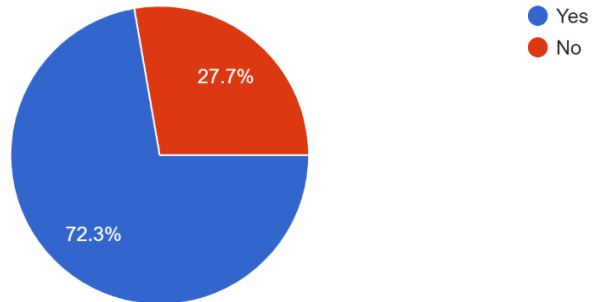

Would you be willing to attend a show if all people on the showgrounds were required to stay at least six feet away from each other (other than yo...mmediate family), if required by ordinance or law?

3,901 responses