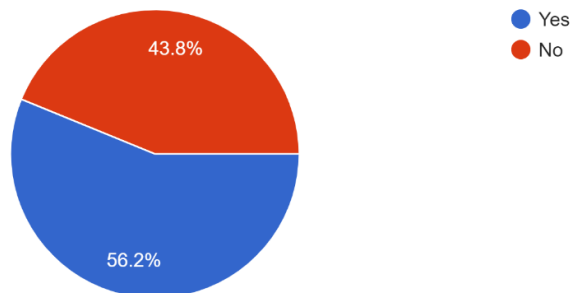

Would you be willing to attend a show if you could only be in the arena when either you or an immediate family member is showing?

3,891 responses